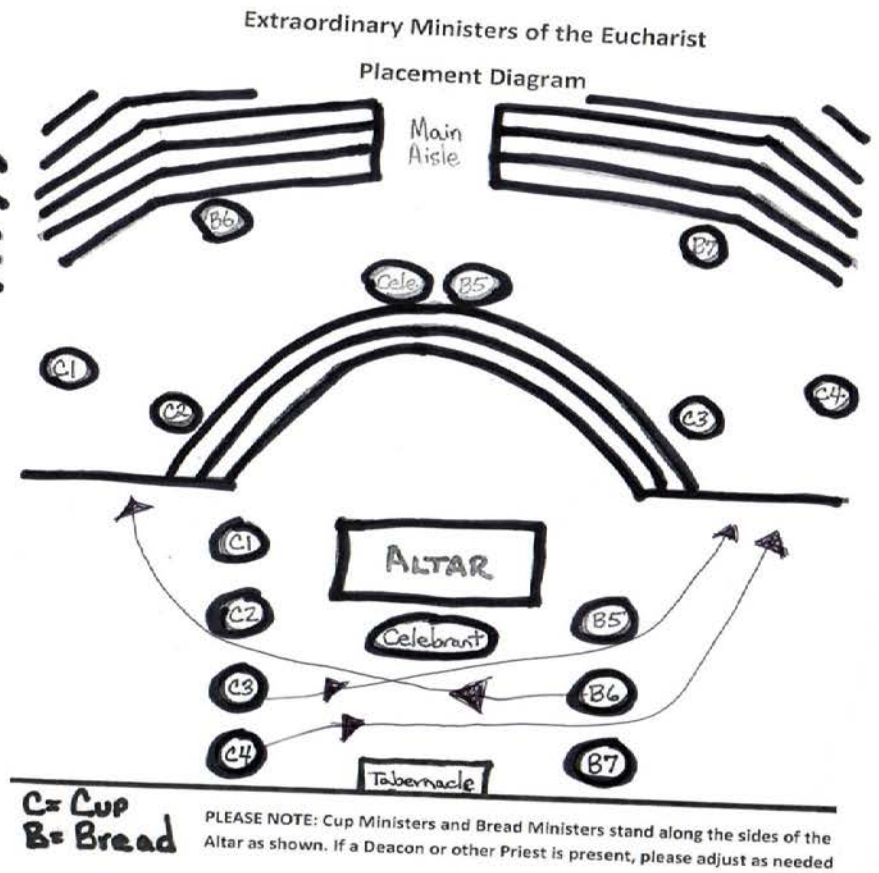

After the Celebrant Receives Communion: